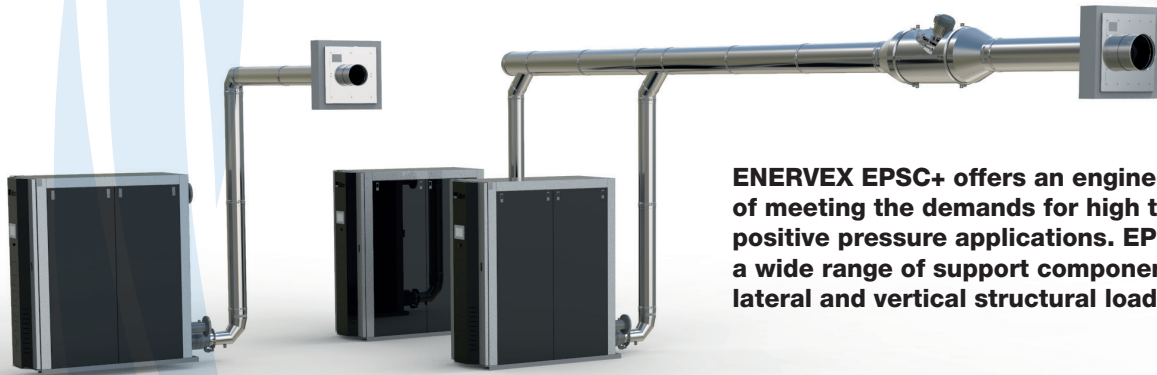

INTRODUCING PowerStack® EPSC+

FACTORY-BUILT CHIMNEY AND SPECIAL GAS VENT SYSTEM

PowerStack EPSC+ is a double wall stainless steel venting system designed with the commercial installer in mind. A factory-installed integral seal and “no-tool” snap-lock assembly, makes it a go-to product for any commercial condensing applications offering reduced installation time for the installer.

- **Competitive pricing**
- **Precision welded construction**
- **4” to 14” diameter options for various applications**
- **Corrosion-resistant 316L-PCM stainless steel**
- **Quick installation with bonded 3-lip elastomer seal**
- **Snap-lock locking band for added rigidity**
- **High-temperature rating up to 480°F**
- **Versatile support components for structural loads**
- **UL 1738 and ULC-S636 listed**
- **Compatible with multiple venting systems**
- **Special components available**
- **ENERVEX 5-Year/10-Year Warranty**

ENERVEX EPSC+ offers an engineered system capable of meeting the demands for high temperature and positive pressure applications. EPSC+ is available with a wide range of support components that cater for both lateral and vertical structural loading of the products.