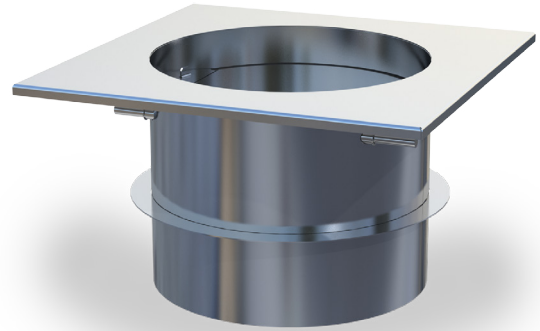

Description

The MFD-S is a manual fireplace damper with a gravity actuated damper. It is designed to be used with round chimney pipe systems. Although it is designed to support and function with an ENERVEX chimney fan, it works equally well without it. It can be used as a replacement for worn-out, zero clearance fireplace dampers. It is easy to open with cable and handle (included) mounted in the fireplace.

The MFD-S is easy to install because the damper simply slides inside the flue.

The MFD-S is designed for chimney top installations and is for use with solid fuel fireplaces and appliances.

The damper is rated for temperatures up to 1400°F (760°C).

Material

All metal components are 316L stainless steel. Top plate is constructed of 16GA and other components are 18GA.

Standard Equipment

- 30' cable and mounting hardware

Warranty

2-Year Factory Warranty. Complete warranty conditions are available from ENERVEX Inc.

ENERVEX® MFD-S MANUAL FIREPLACE DAMPER

3932000 07.16

Product Information

Specifications

Fan Model		RS009 and RS012									
Chimney Size		6"	8"	10"	11"	12"	13"	14"	16"		
Dimensions	Ø A	in	5.87	7.87	9.87	10.87	11.87	12.87	13.87	15.87	
		mm	149	200	251	276	302	327	352	403	
	BxB	in	15.60	15.60	15.60	15.60	15.60	15.60	15.60	15.60	19.70
		mm	396	396	396	396	396	396	396	396	500
	C	in	15.75	16.75	17.75	18.25	18.75	19.25	19.75	19.75	22.80
		mm	400	425	451	463	476	489	502	502	579
	D	in	2.11	2.27	2.44	2.52	2.61	2.69	2.77	2.77	2.94
		mm	54	58	62	64	66	68	70	70	75