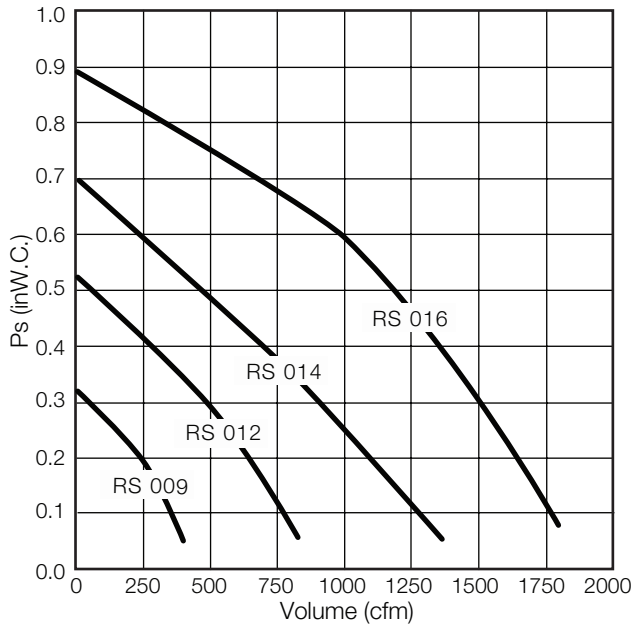

Capacity

Sound Data

Model	Lw dB (measured in accordance with ISO 3744)							Lp dB(A)
	125Hz	250Hz	500Hz	1000Hz	2000Hz	4000Hz	8000Hz	
RS009	54	50	47	43	38	31	25	21
RS012	64	60	55	52	48	42	34	30
RS014	75	69	65	62	57	51	44	41
RS016	81	76	72	69	64	58	52	47

Specifications are subject to change without notice.

ENERVEX Inc.
1685 Bluegrass Lakes Parkway
Alpharetta, GA 30004
USA

P: 770.587.3238
F: 770.587.4731
T: 800.255.2923
info@energex.com
www.energex.com

ENERVEX®
VENTING DESIGN SOLUTIONS